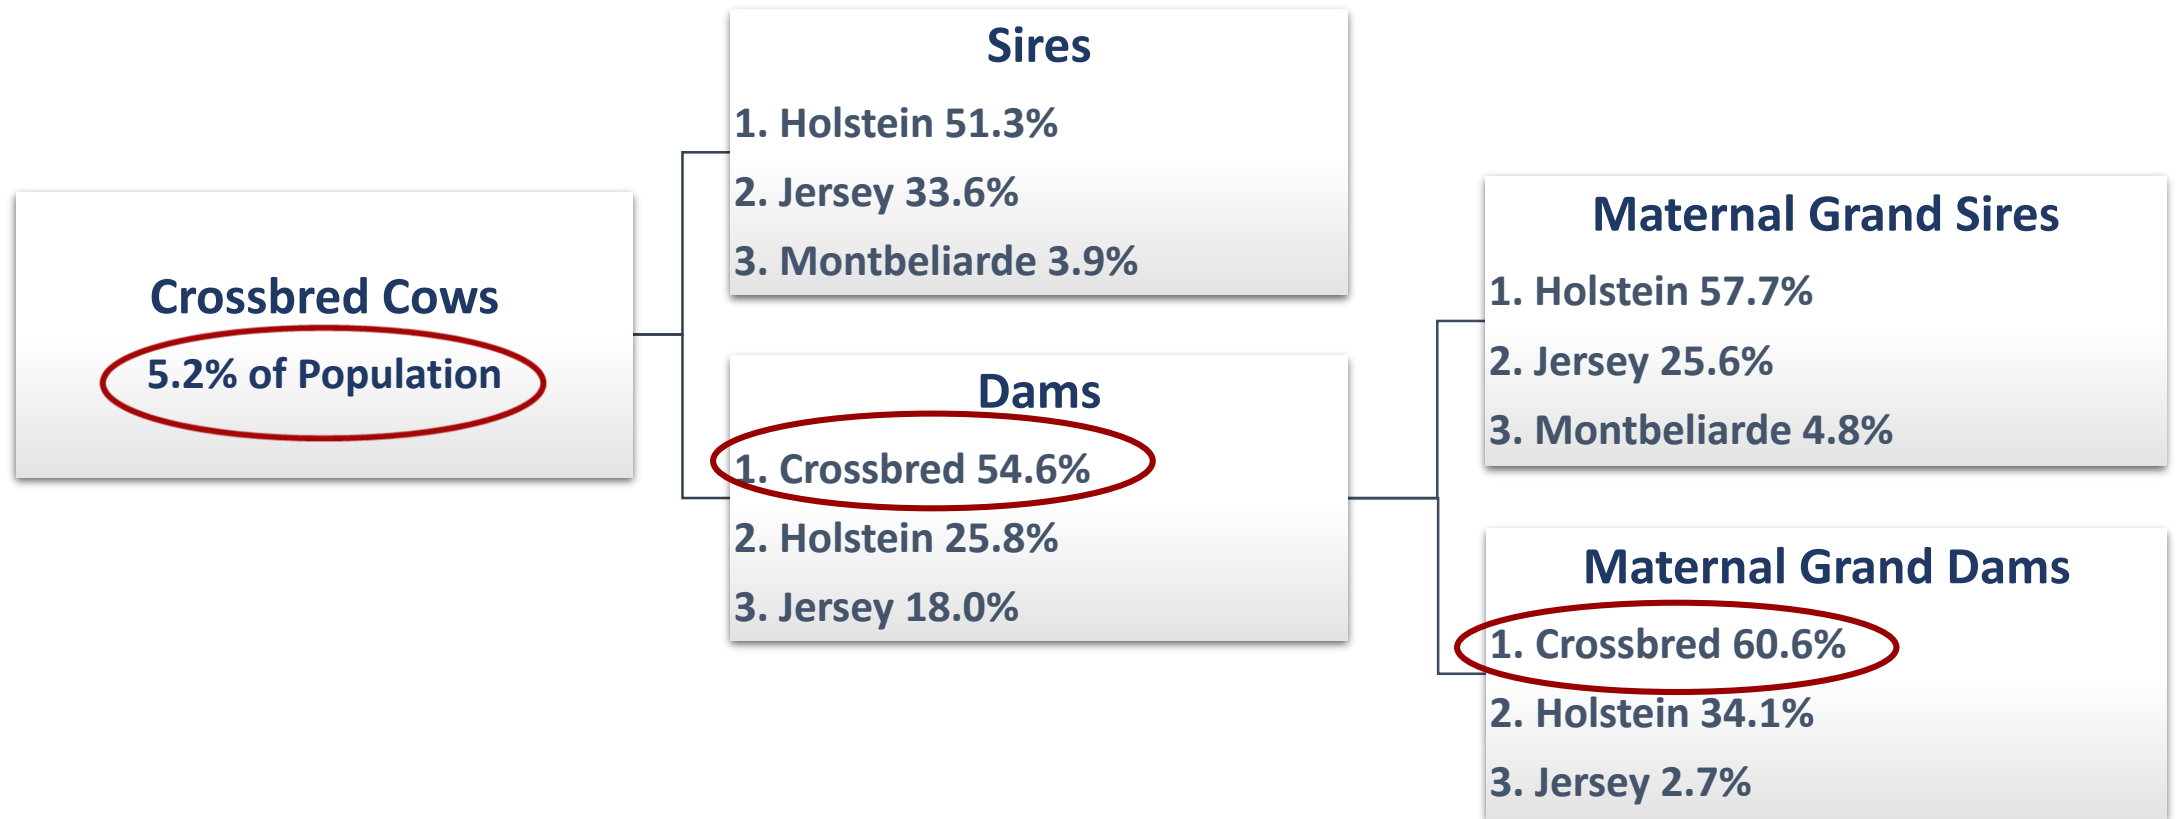

Individual Breeds Sires & Dams

- Investigated the parents of each breed
- Graphed parents ($\geq 0.1\%$) in 2018
- Interesting results for Norwegian Red and Red & White
- Crossbred discussed in next section

Parents with same breed as progeny in 2018

% of Sires and Dams of the same breed as progeny in 2018

Dam Composition of Norwegian Reds' 2018

Dam Composition of Norwegian Reds' in 2018

Sire Composition of Red & Whites' 2018

Sire Composition of Red & Whites' in 2018

**Crossbred -
5.2% of
Population**

Crossbred Summary

2018

Sires & Dams of Crossbreeds

Unrecorded (%)

— UNRECORDED SIRES % — UNRECORDED DAMS %

Maternal Grand Sires & Dams of Crossbreeds

Unrecorded (%)

— UNRECORDED MATERNAL GRAND SIRES %
— UNRECORDED MATERNAL GRAND DAMS %

Sires of Crossbreds

Sires (%)

— Holstein Sires — Jersey Sires
 — Montbeliarde Sires — All Other Sires

Maternal Grand Sires of Crossbreds