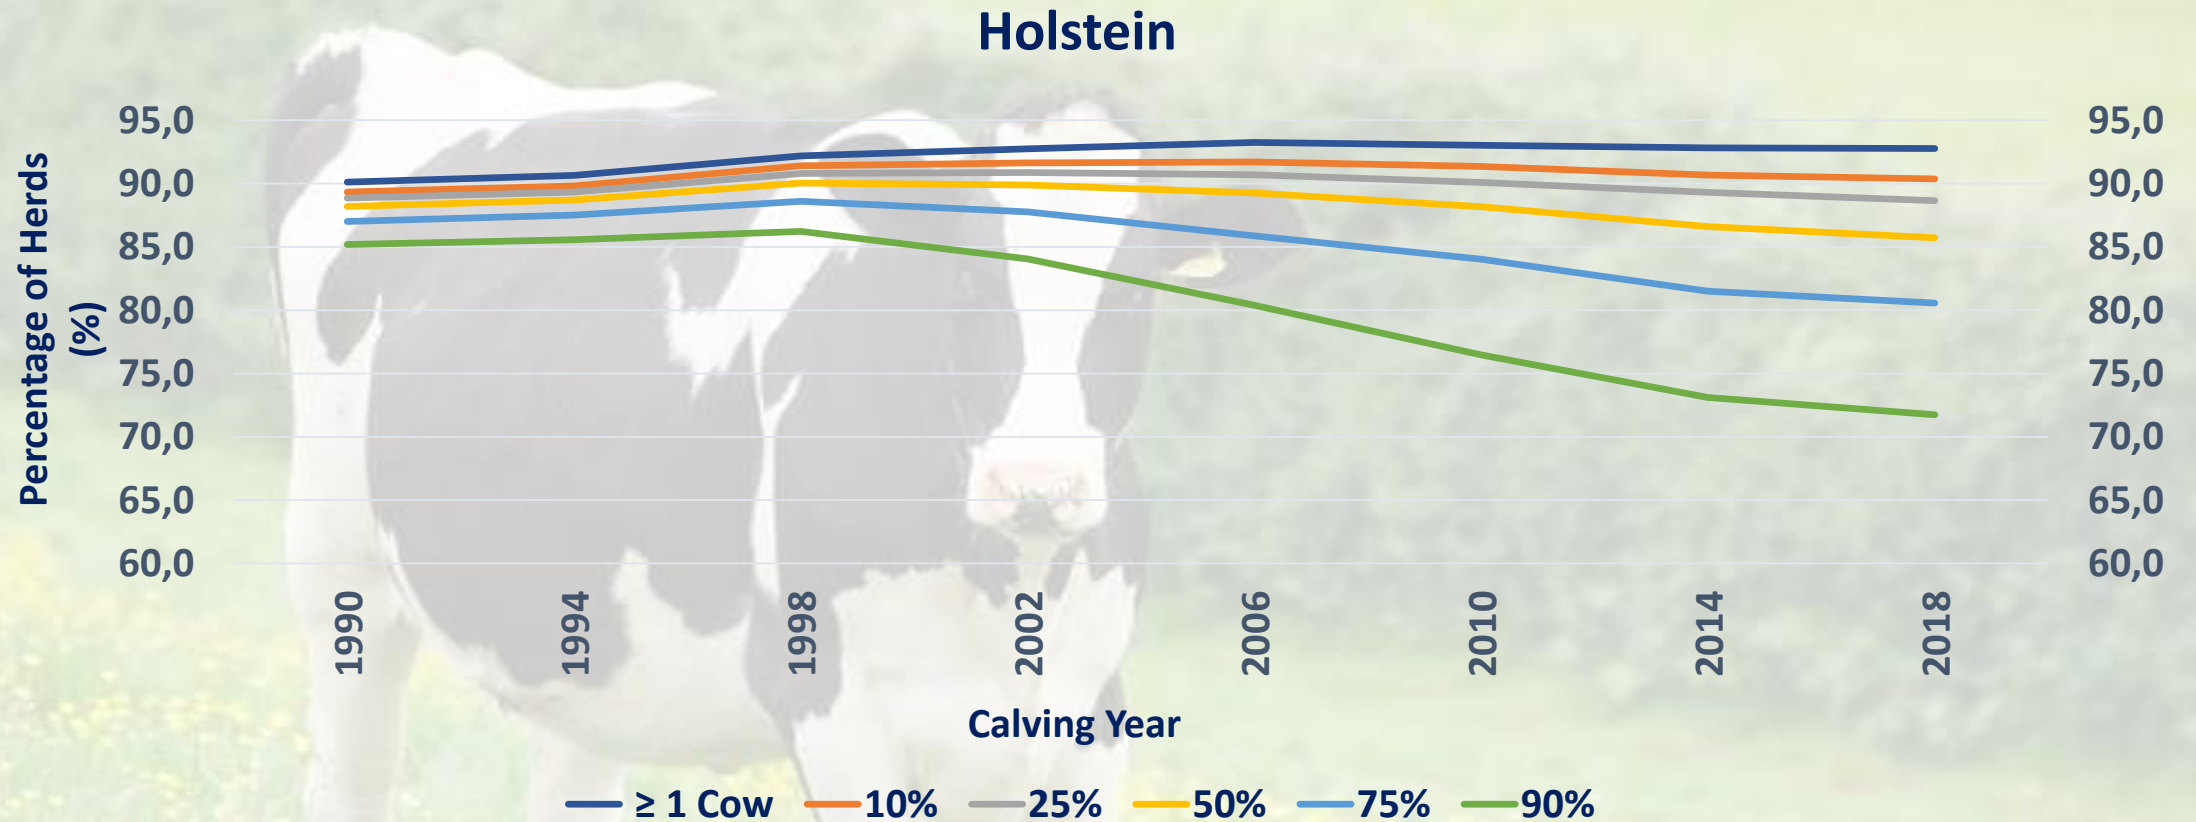

Number of DHI Herds

Number of DHI Cows with Sire ID

Breed Composition of DHI Herds by Year (Scale 6.0)

Breed Composition of DHI Herds by Year (Scale 6.0)

Guernsey

Breed Composition of DHI Herds by Year (Scale 6.0)

Milking Shorthorn

Breed Composition of DHI Herds by Year (Scale 13.0)

Breed Composition of DHI Herds by Year (Scale 13.0)

All Other Breeds

Breed Composition of DHI Herds by Year (Scale 37.0)

Breed Composition of DHI Herds by Year (Scale 37.0)