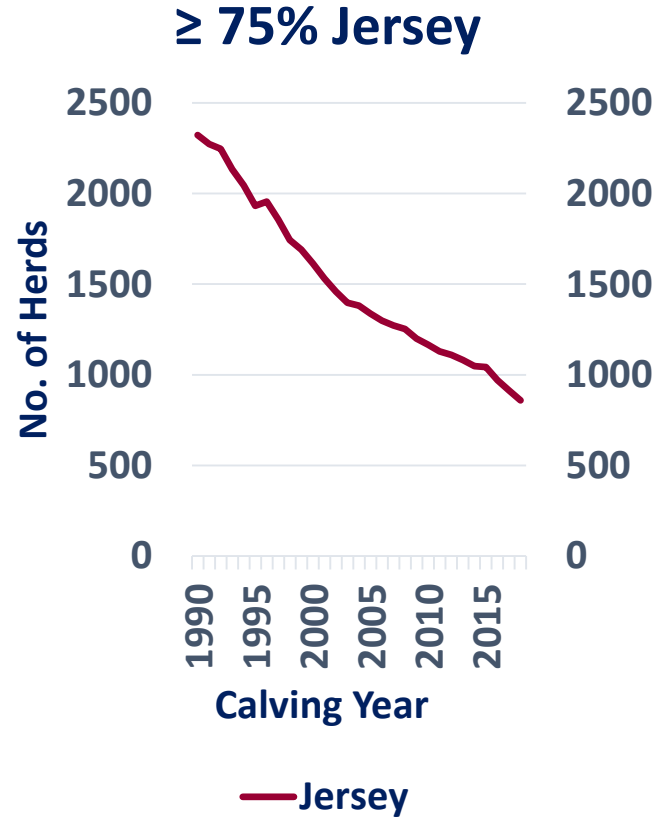

Breed Composition of DHI Herds ≥ 75% Threshold