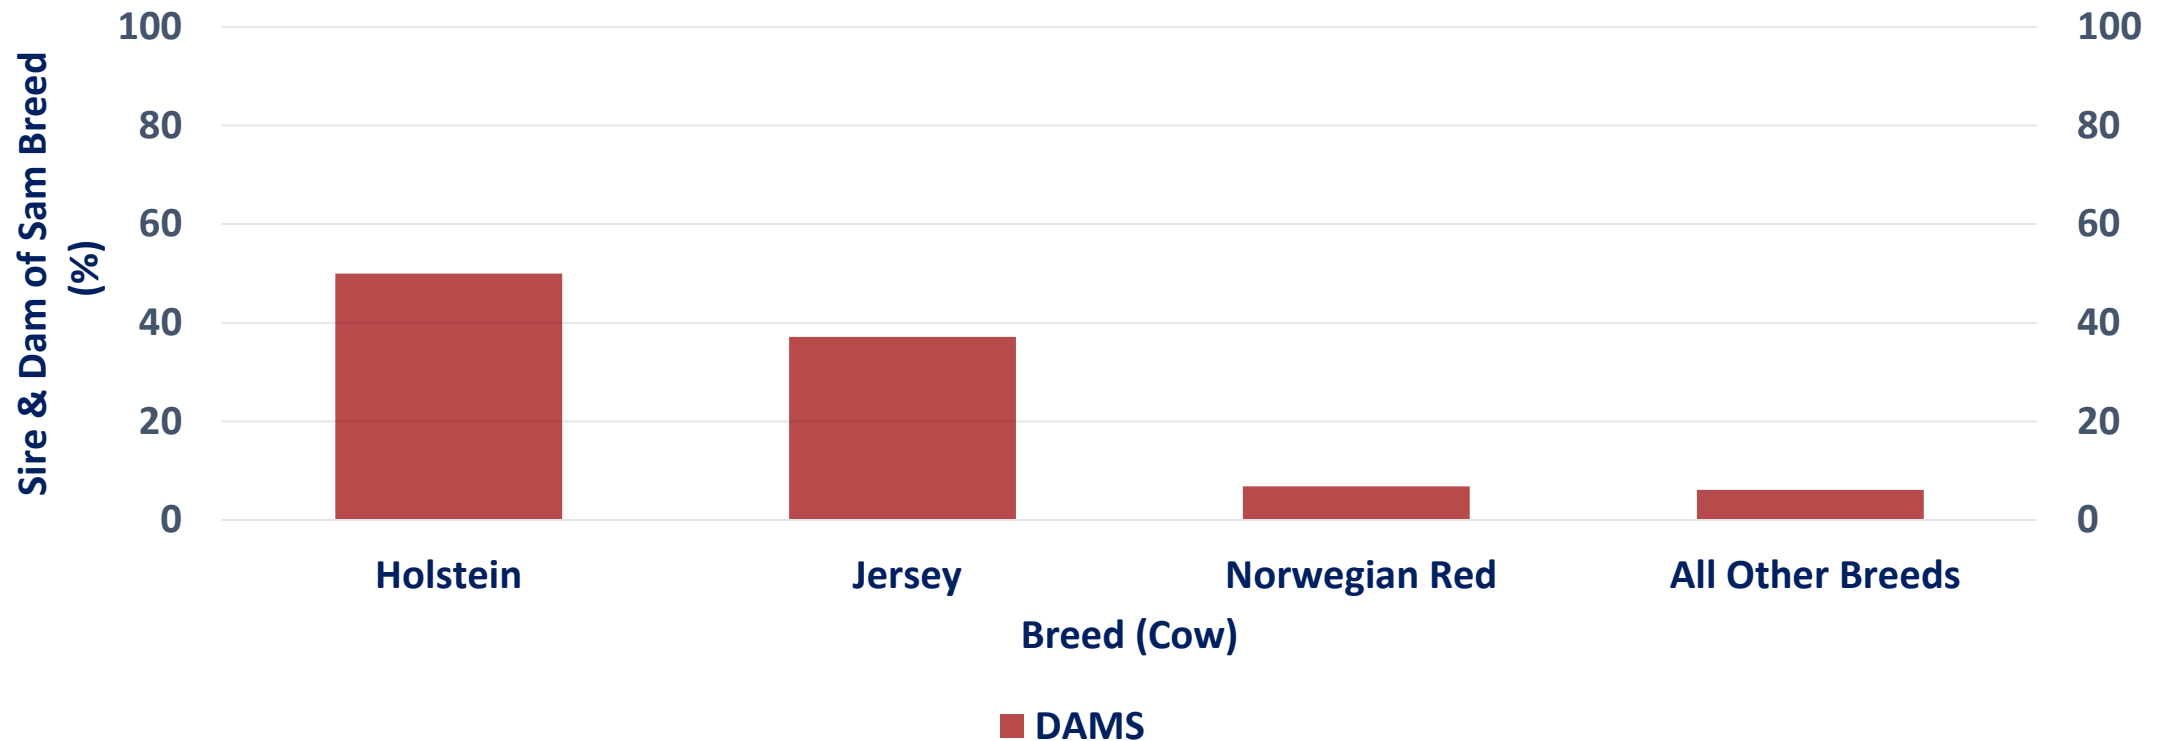

Individual Breeds Sires & Dams

- Investigated the parents of each breed
- Graphed parents ($\geq 0.1\%$) in 2018
- Interesting results for Norwegian Red and Red & White
- Crossbred discussed in next section

Parents with same breed as progeny in 2018

% of Sires and Dams of the same breed as progeny in 2018

Dam Composition of Norwegian Reds' 2018

Dam Composition of Norwegian Reds' in 2018

Sire Composition of Red & Whites' 2018