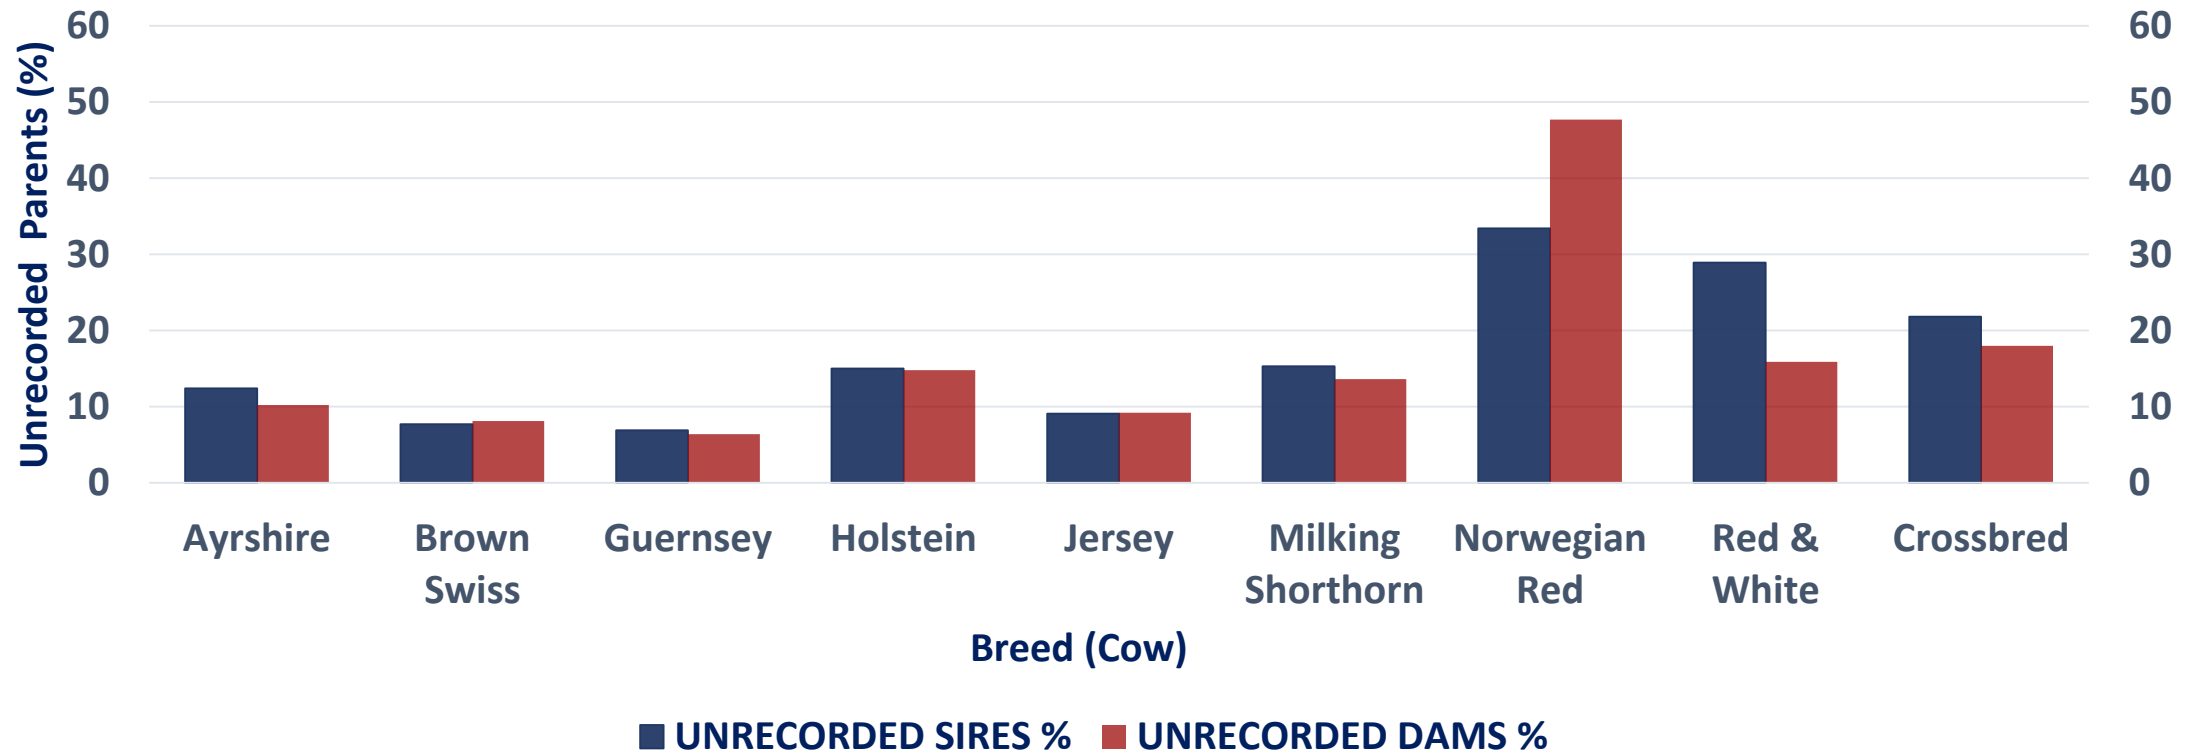

Breed Composition (Excluding Holstein & Jersey) (%)

UNRECORDED Sires & Dams of All Cows

Unknown Sires & Dams of All Cows (%)

Unrecorded Sires & Dams of Individual Breeds in 2018

Unrecorded Parents in 2018

Individual Breeds Sires & Dams

- Investigated the parents of each breed
- Graphed parents ($\geq 0.1\%$) in 2018
- Interesting results for Norwegian Red and Red & White
- Crossbred discussed in next section