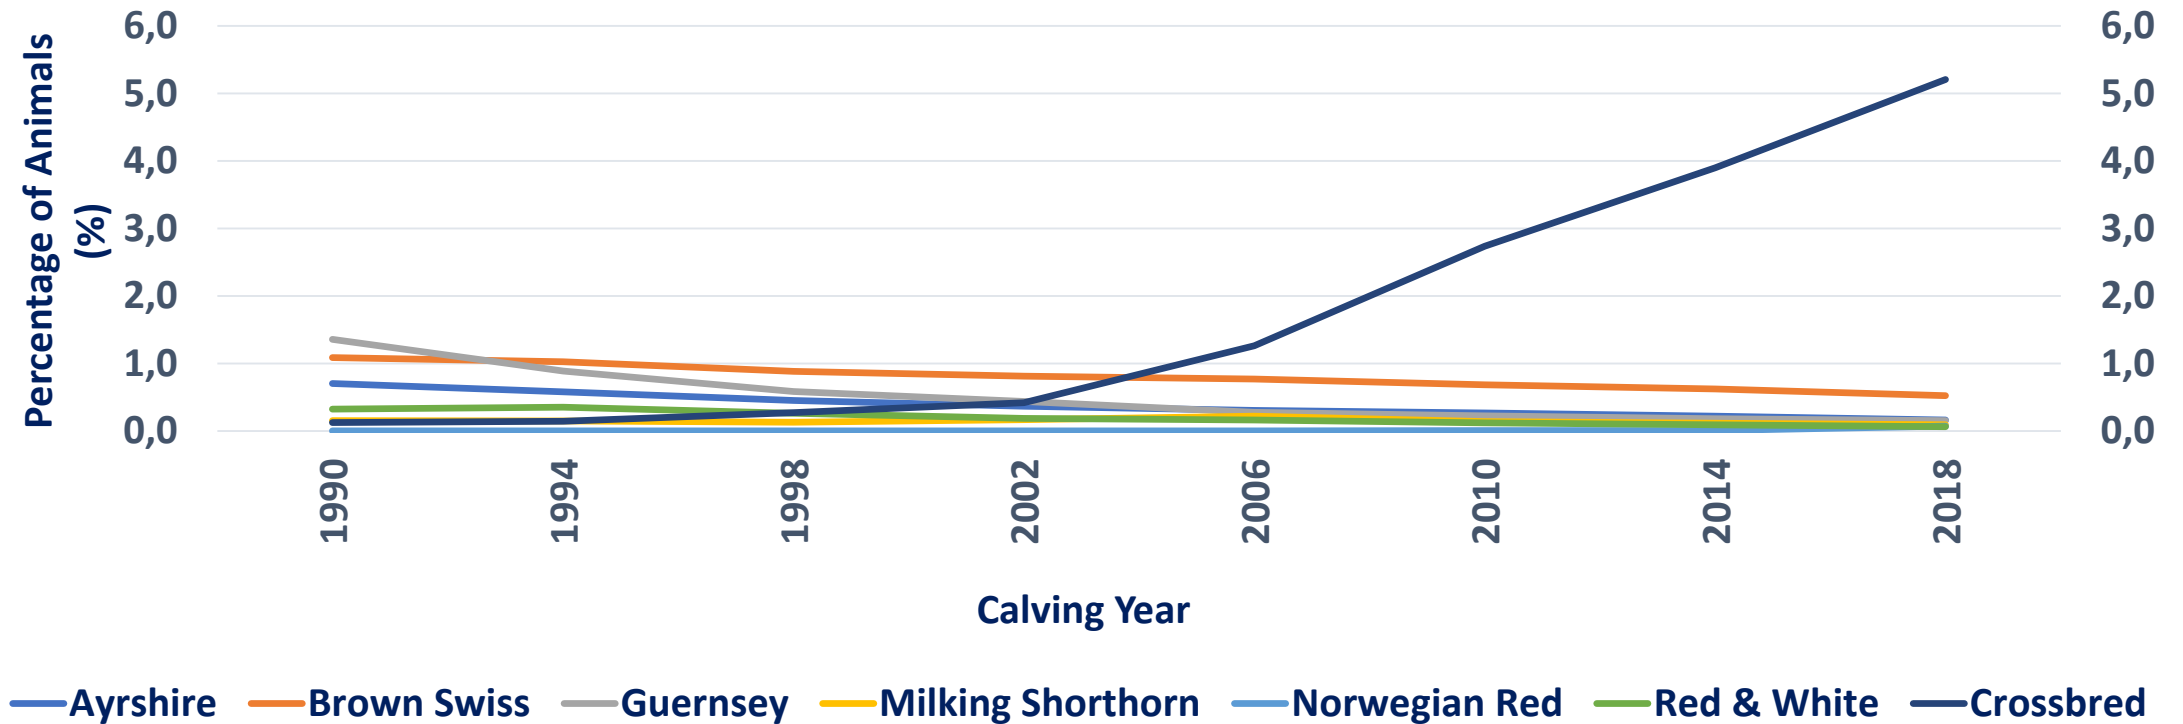

All DHI Cows of Other Breeds

Breed Composition (Excluding Holstein & Jersey) (%)