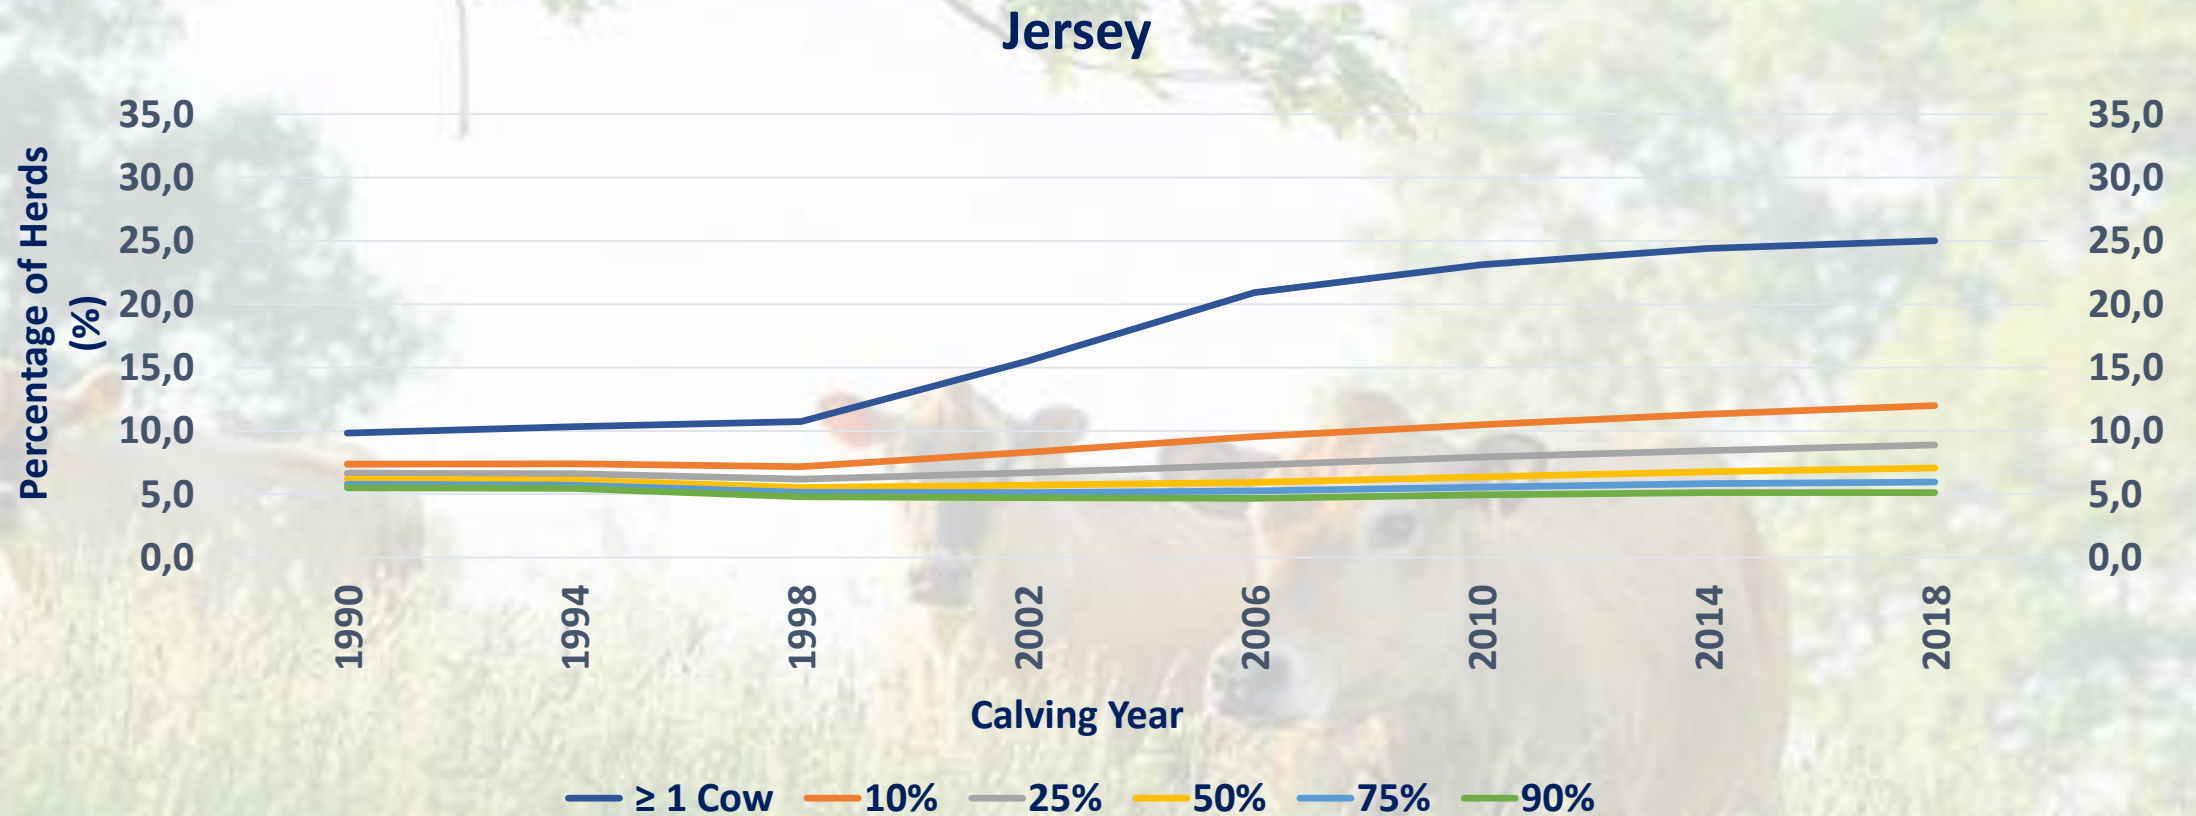

Number of DHI Herds

Number of DHI Cows with Sire ID

Breed Composition of DHI Herds by Year (Scale 6.0)

Breed Composition of DHI Herds by Year (Scale 6.0)

Guernsey

Breed Composition of DHI Herds by Year (Scale 6.0)

Milking Shorthorn

Breed Composition of DHI Herds by Year (Scale 13.0)

Breed Composition of DHI Herds by Year (Scale 13.0)

All Other Breeds

Breed Composition of DHI Herds by Year (Scale 37.0)

Breed Composition of DHI Herds by Year (Scale 37.0)