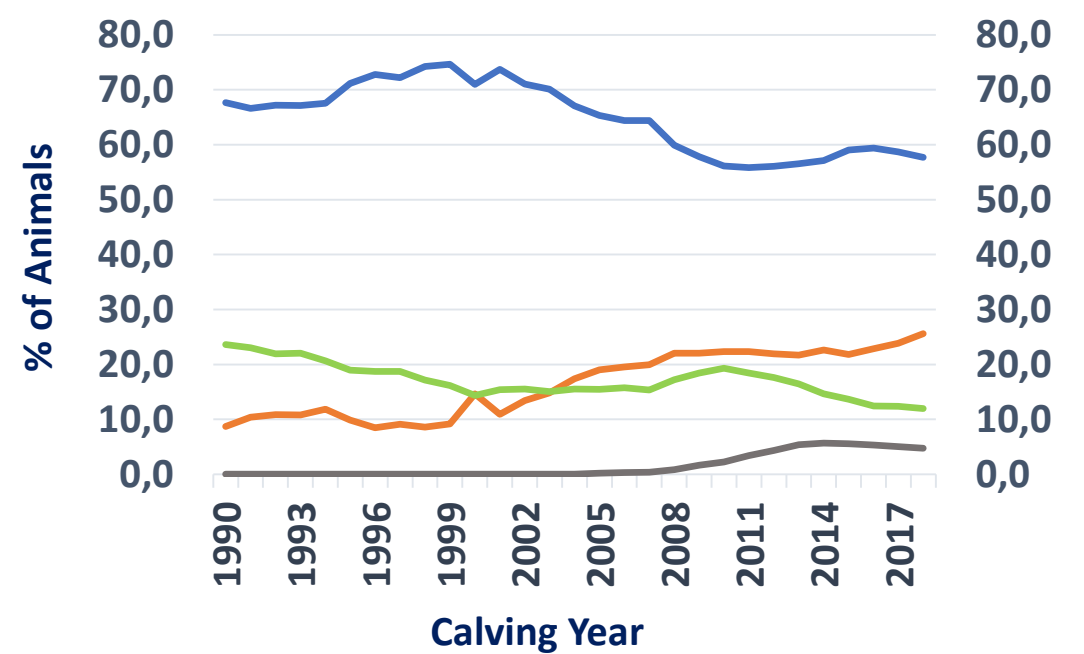

Maternal Grand Sires of Crossbreds

Maternal Grand Sires (%)

— Holstein Grand Sires   — Jersey Grand Sires
— Monbeliarde Grand Sires   — All Other Grand Sires