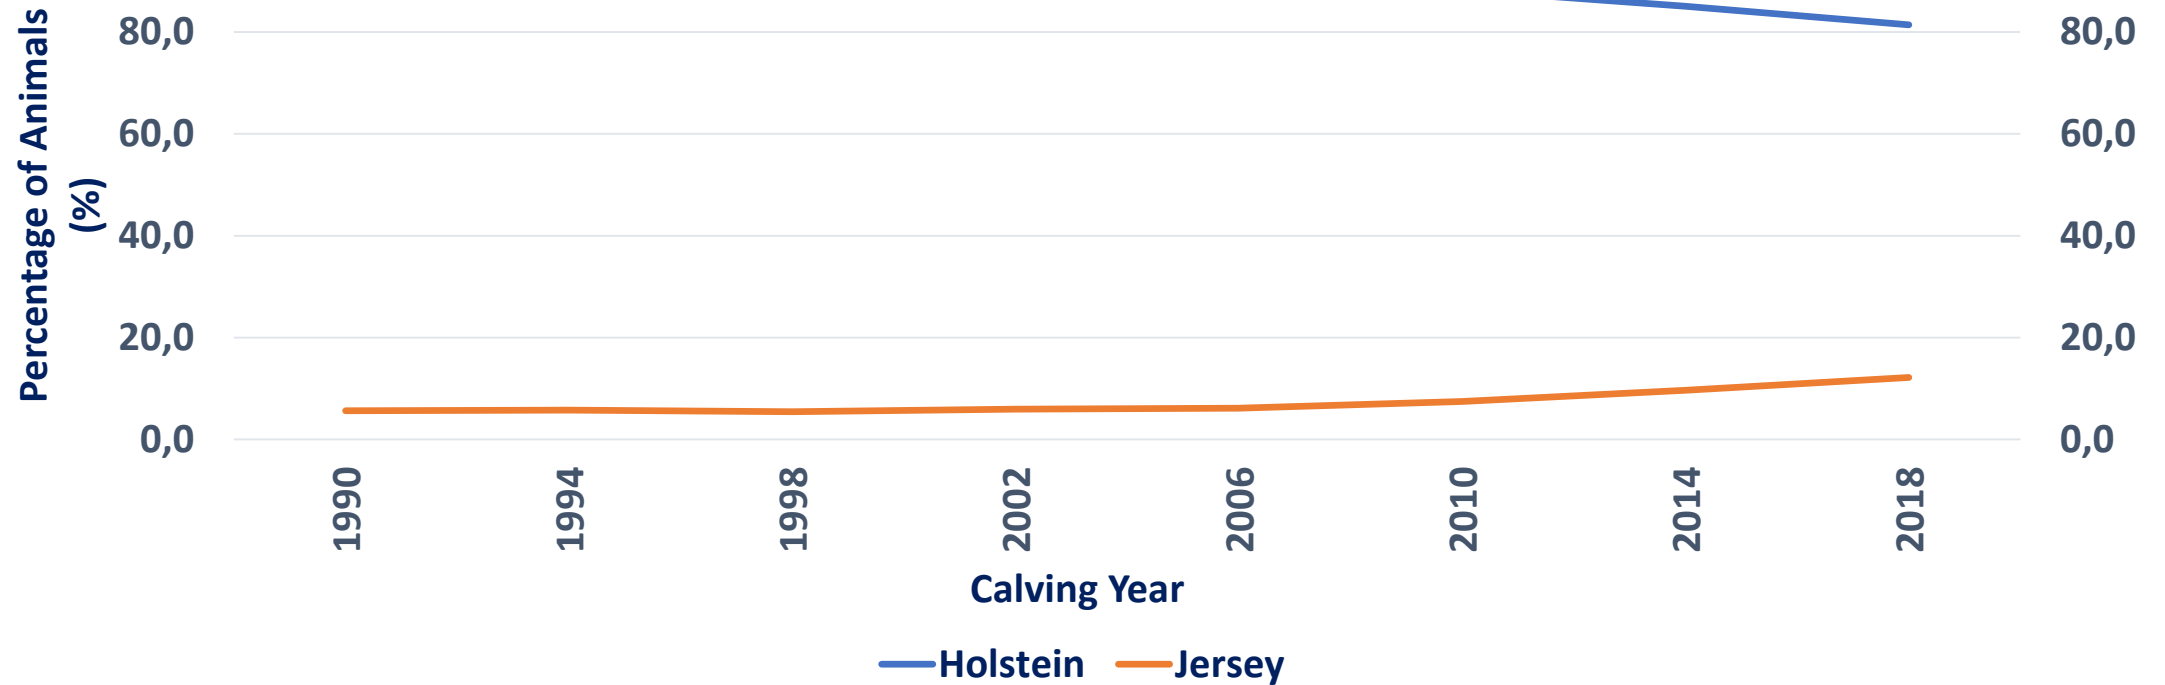

Breed Composition of DHI Herds by Year (Scale 37.0)

Breed Composition of DHI Herds ≥ 75% Threshold

Breed Composition of DHI Cows

All DHI Cows Holsteins & Jerseys

Breed Composition Holstein & Jersey (%)

All DHI Cows of Other Breeds