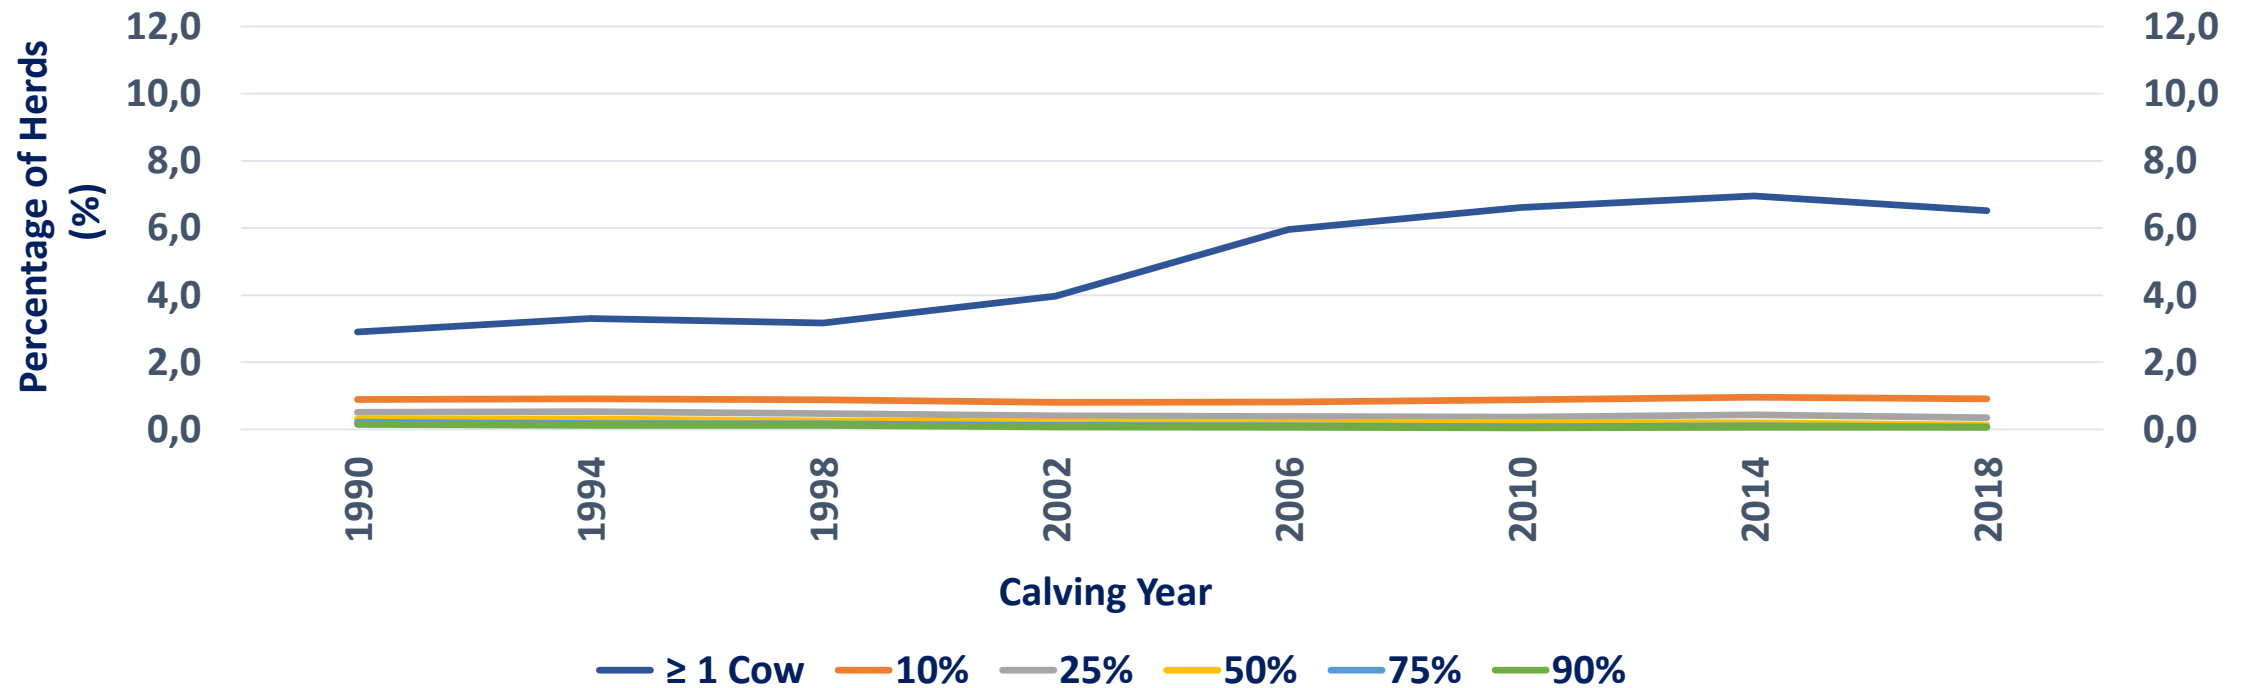

Number of DHI Herds

Number of DHI Cows with Sire ID

Breed Composition of DHI Herds by Year (Scale 6.0)

Breed Composition of DHI Herds by Year (Scale 6.0)

Guernsey

Breed Composition of DHI Herds by Year (Scale 6.0)

Milking Shorthorn

Breed Composition of DHI Herds by Year (Scale 13.0)

Breed Composition of DHI Herds by Year (Scale 13.0)

All Other Breeds

Breed Composition of DHI Herds by Year (Scale 37.0)

Breed Composition of DHI Herds by Year (Scale 37.0)