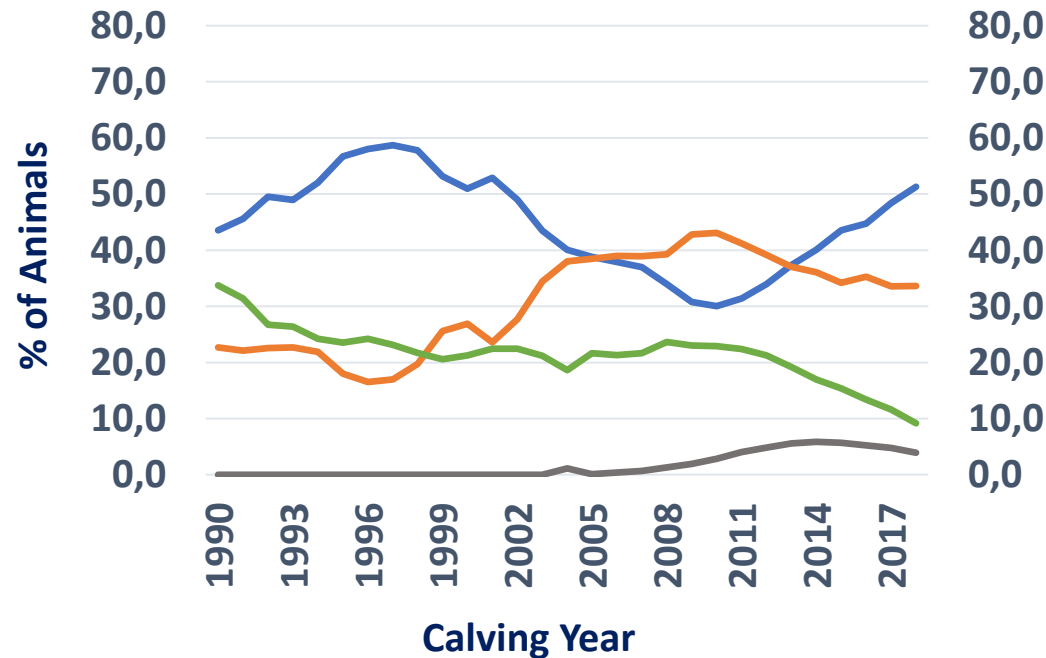

Sires of Crossbreds

Sires (%)

— Holstein Sires   — Jersey Sires
— Montbeliarde Sires   — All Other Sires