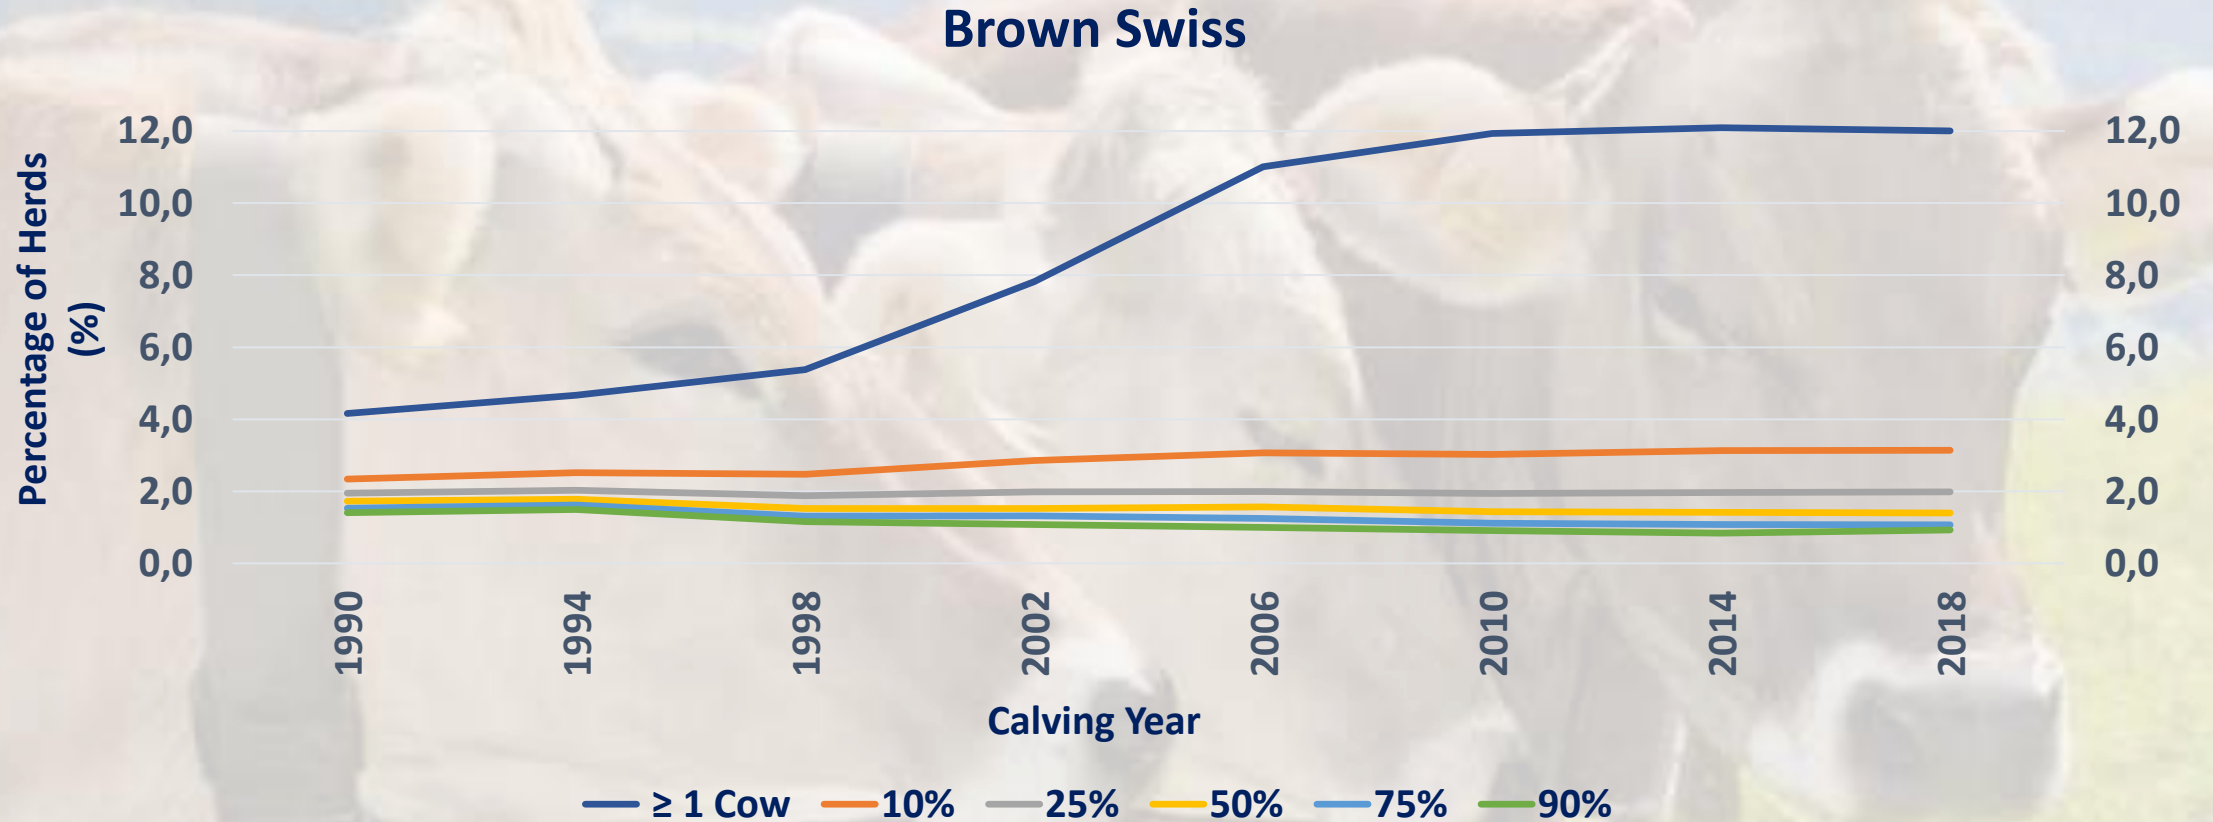

- **Pedigree based** breed composition of Dairy Herd Improvement (DHI) herds investigated from 1990-2018
- Breed – Animals' recorded breed code (mandatory Sire ID)
- **Crossbred – Animals' breed code assigned as 'XX' or 'XD'**
- Year – Calving year
- Breed – AY, BS, GU, HO, JE, MS, XX-XD
- All remaining breeds

Number of DHI Herds

Number of DHI Cows with Sire ID

Breed Composition of DHI Herds by Year (Scale 6.0)

Breed Composition of DHI Herds by Year (Scale 6.0)

Guernsey

Breed Composition of DHI Herds by Year (Scale 6.0)

Milking Shorthorn

Breed Composition of DHI Herds by Year (Scale 13.0)

Breed Composition of DHI Herds by Year (Scale 13.0)

All Other Breeds

Breed Composition of DHI Herds by Year (Scale 37.0)

Breed Composition of DHI Herds by Year (Scale 37.0)