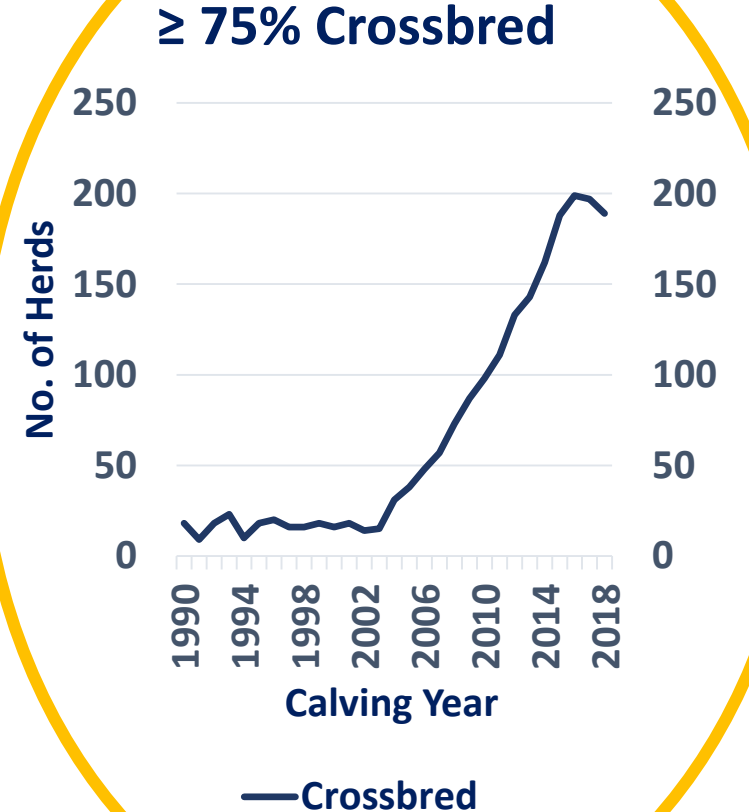

Number of DHI Herds

Number of DHI Cows with Sire ID

Breed Composition of DHI Herds by Year (Scale 6.0)

Breed Composition of DHI Herds by Year (Scale 6.0)

Guernsey

Breed Composition of DHI Herds by Year (Scale 6.0)

Milking Shorthorn

Breed Composition of DHI Herds by Year (Scale 13.0)

Breed Composition of DHI Herds by Year (Scale 13.0)

All Other Breeds

Breed Composition of DHI Herds by Year (Scale 37.0)

Breed Composition of DHI Herds by Year (Scale 37.0)

Breed Composition of DHI Herds by Year (Scale 37.0)

Breed Composition of DHI Herds ≥ 75% Threshold

Breed Composition of DHI Cows

All DHI Cows Holsteins & Jerseys

Breed Composition Holstein & Jersey (%)

All DHI Cows of Other Breeds