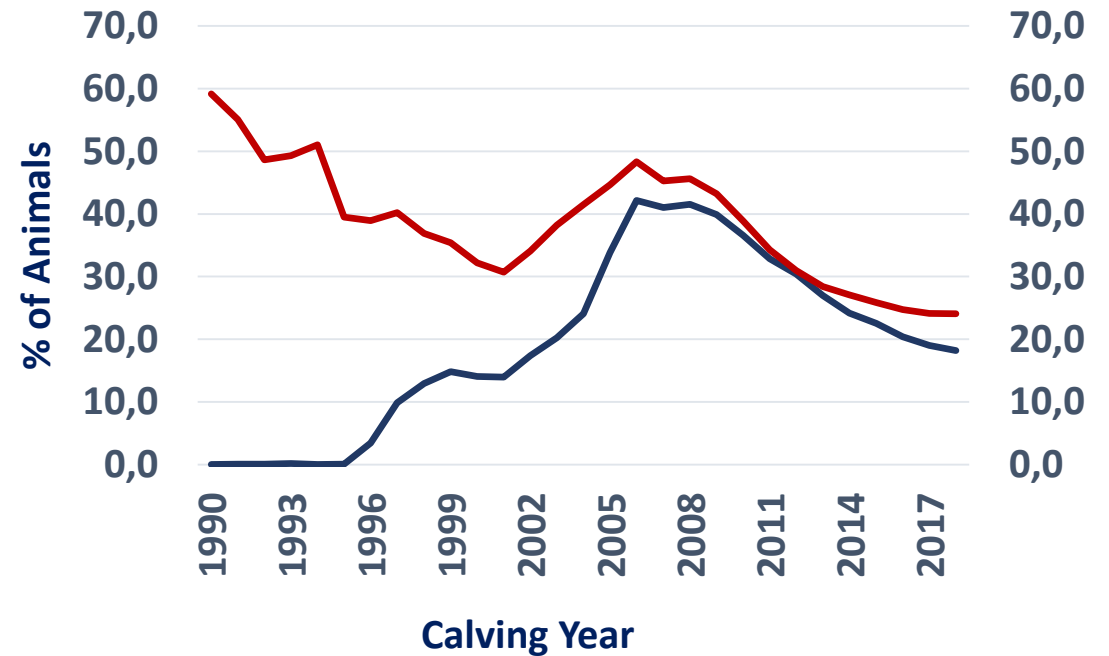

Maternal Grand Sires & Dams of Crossbreeds

Unrecorded (%)

— UNRECORDED MATERNAL GRAND SIRES %
— UNRECORDED MATERNAL GRAND DAMS %