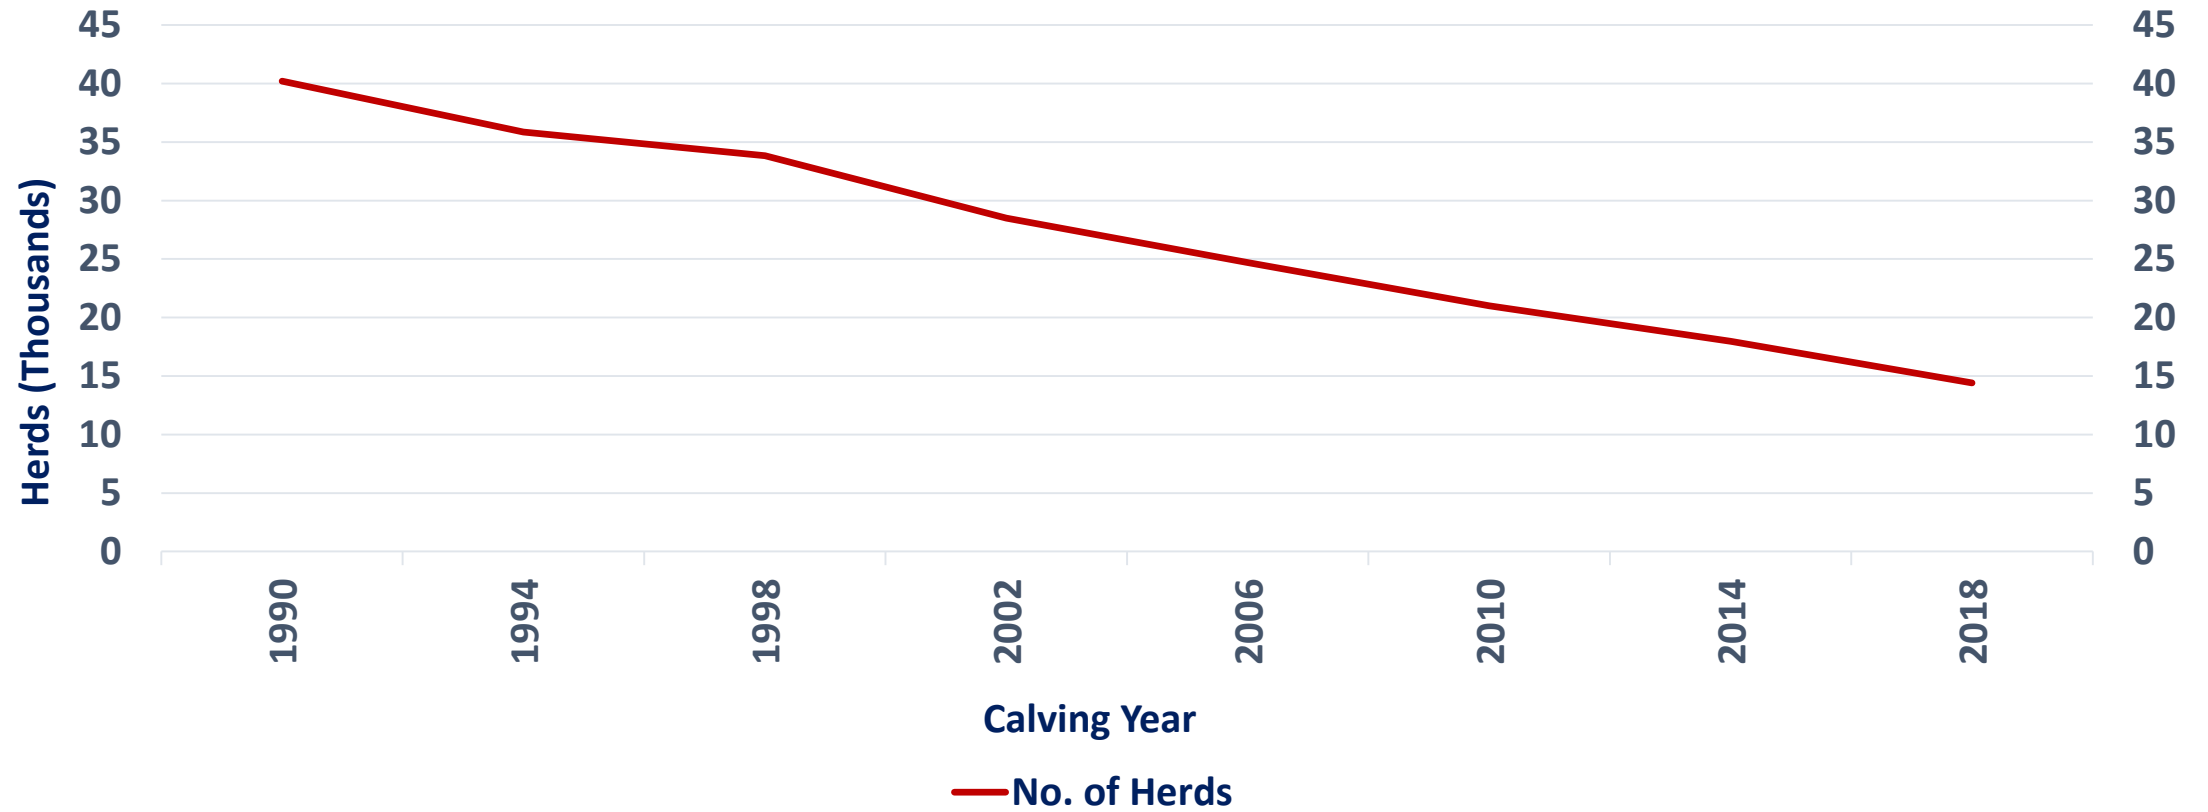

Number of DHI Herds