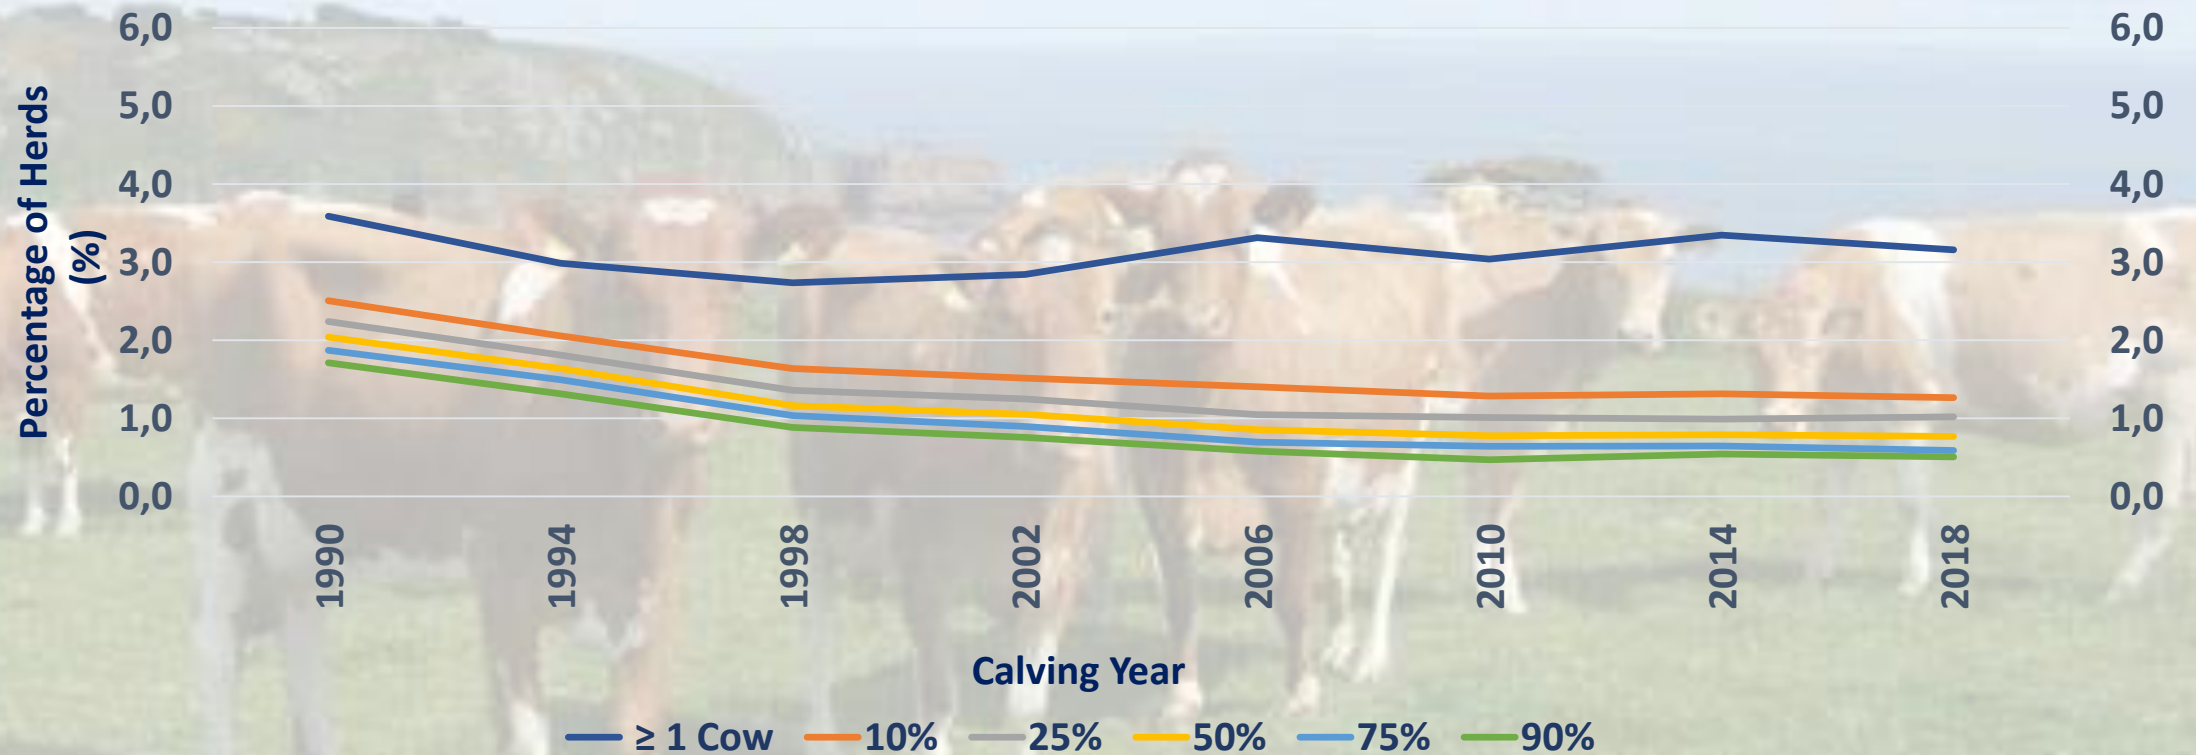

Number of DHI Herds

Number of DHI Cows with Sire ID

Breed Composition of DHI Herds by Year (Scale 6.0)

Breed Composition of DHI Herds by Year (Scale 6.0)

Guernsey

Breed Composition of DHI Herds by Year (Scale 6.0)

Milking Shorthorn

Breed Composition of DHI Herds by Year (Scale 13.0)

Breed Composition of DHI Herds by Year (Scale 13.0)

All Other Breeds

Breed Composition of DHI Herds by Year (Scale 37.0)

Breed Composition of DHI Herds by Year (Scale 37.0)