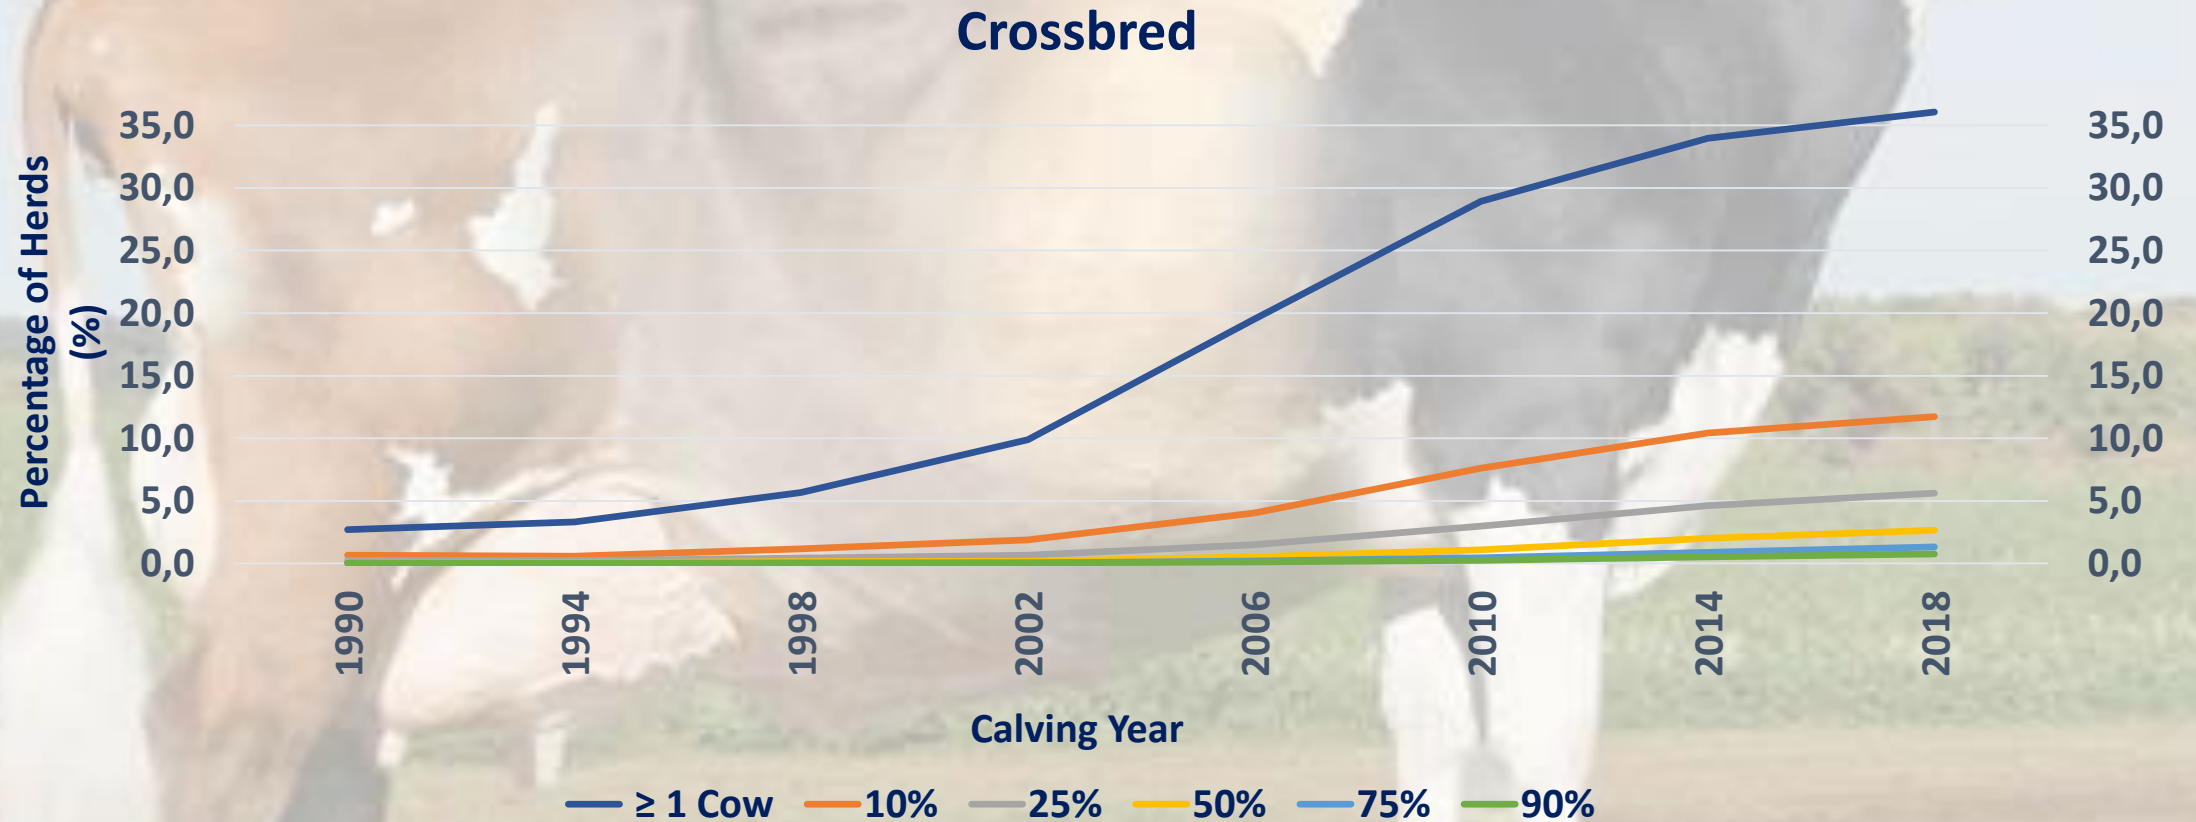

Number of DHI Herds

Number of DHI Cows with Sire ID

Breed Composition of DHI Herds by Year (Scale 6.0)

Breed Composition of DHI Herds by Year (Scale 6.0)

Guernsey

Breed Composition of DHI Herds by Year (Scale 6.0)

Milking Shorthorn

Breed Composition of DHI Herds by Year (Scale 13.0)

Breed Composition of DHI Herds by Year (Scale 13.0)

All Other Breeds

Breed Composition of DHI Herds by Year (Scale 37.0)

Breed Composition of DHI Herds by Year (Scale 37.0)

Breed Composition of DHI Herds by Year (Scale 37.0)

Breed Composition of DHI Herds ≥ 75% Threshold

Breed Composition of DHI Cows

All DHI Cows Holsteins & Jerseys

Breed Composition Holstein & Jersey (%)

All DHI Cows of Other Breeds