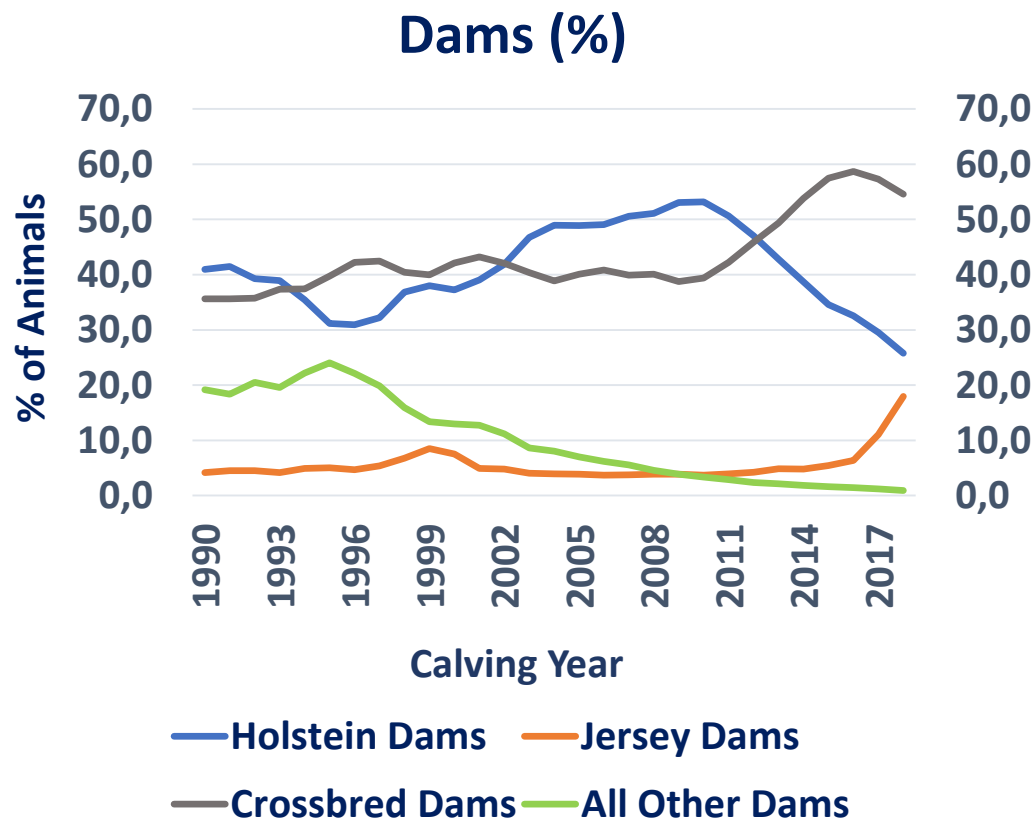

Dams of Crossbreds