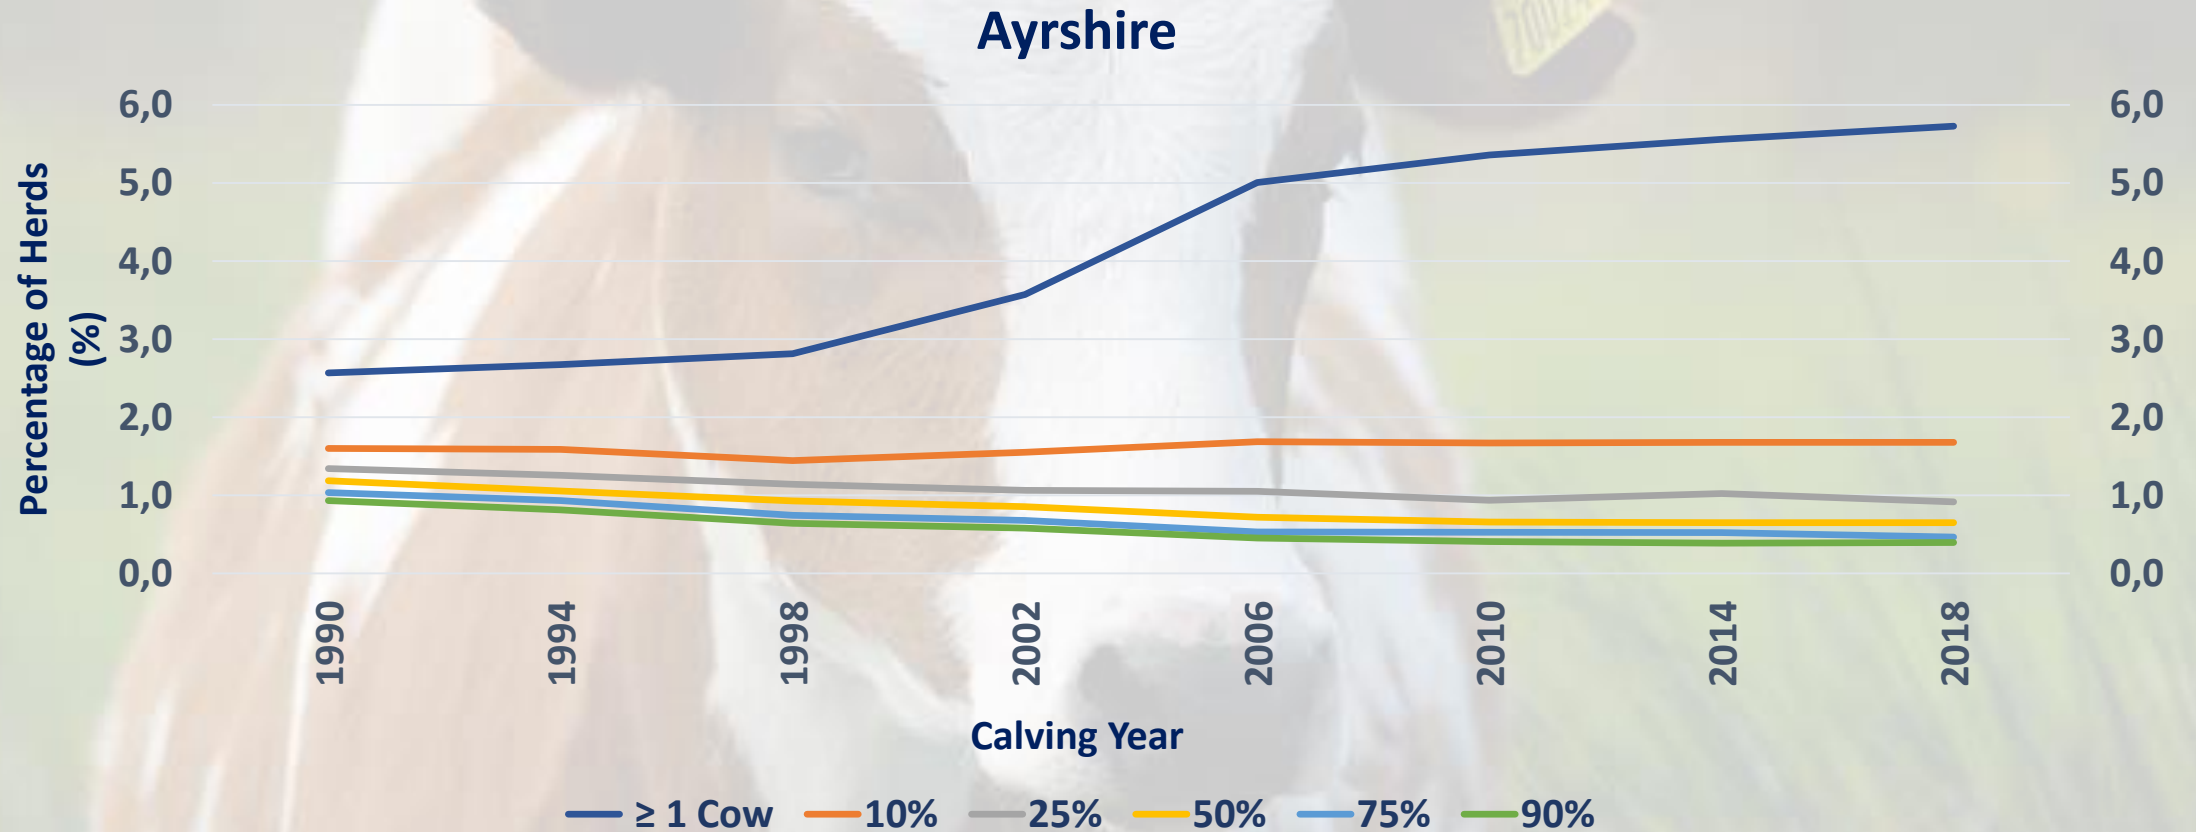

- **Pedigree based** breed composition of Dairy Herd Improvement (DHI) herds investigated from 1990-2018
- Breed – Animals' recorded breed code (mandatory Sire ID)
- **Crossbred – Animals' breed code assigned as 'XX' or 'XD'**
- Year – Calving year
- Breed – AY, BS, GU, HO, JE, MS, XX-XD
- All remaining breeds

Number of DHI Herds

Number of DHI Cows with Sire ID

Breed Composition of DHI Herds by Year (Scale 6.0)

Breed Composition of DHI Herds by Year (Scale 6.0)

Guernsey

Breed Composition of DHI Herds by Year (Scale 6.0)