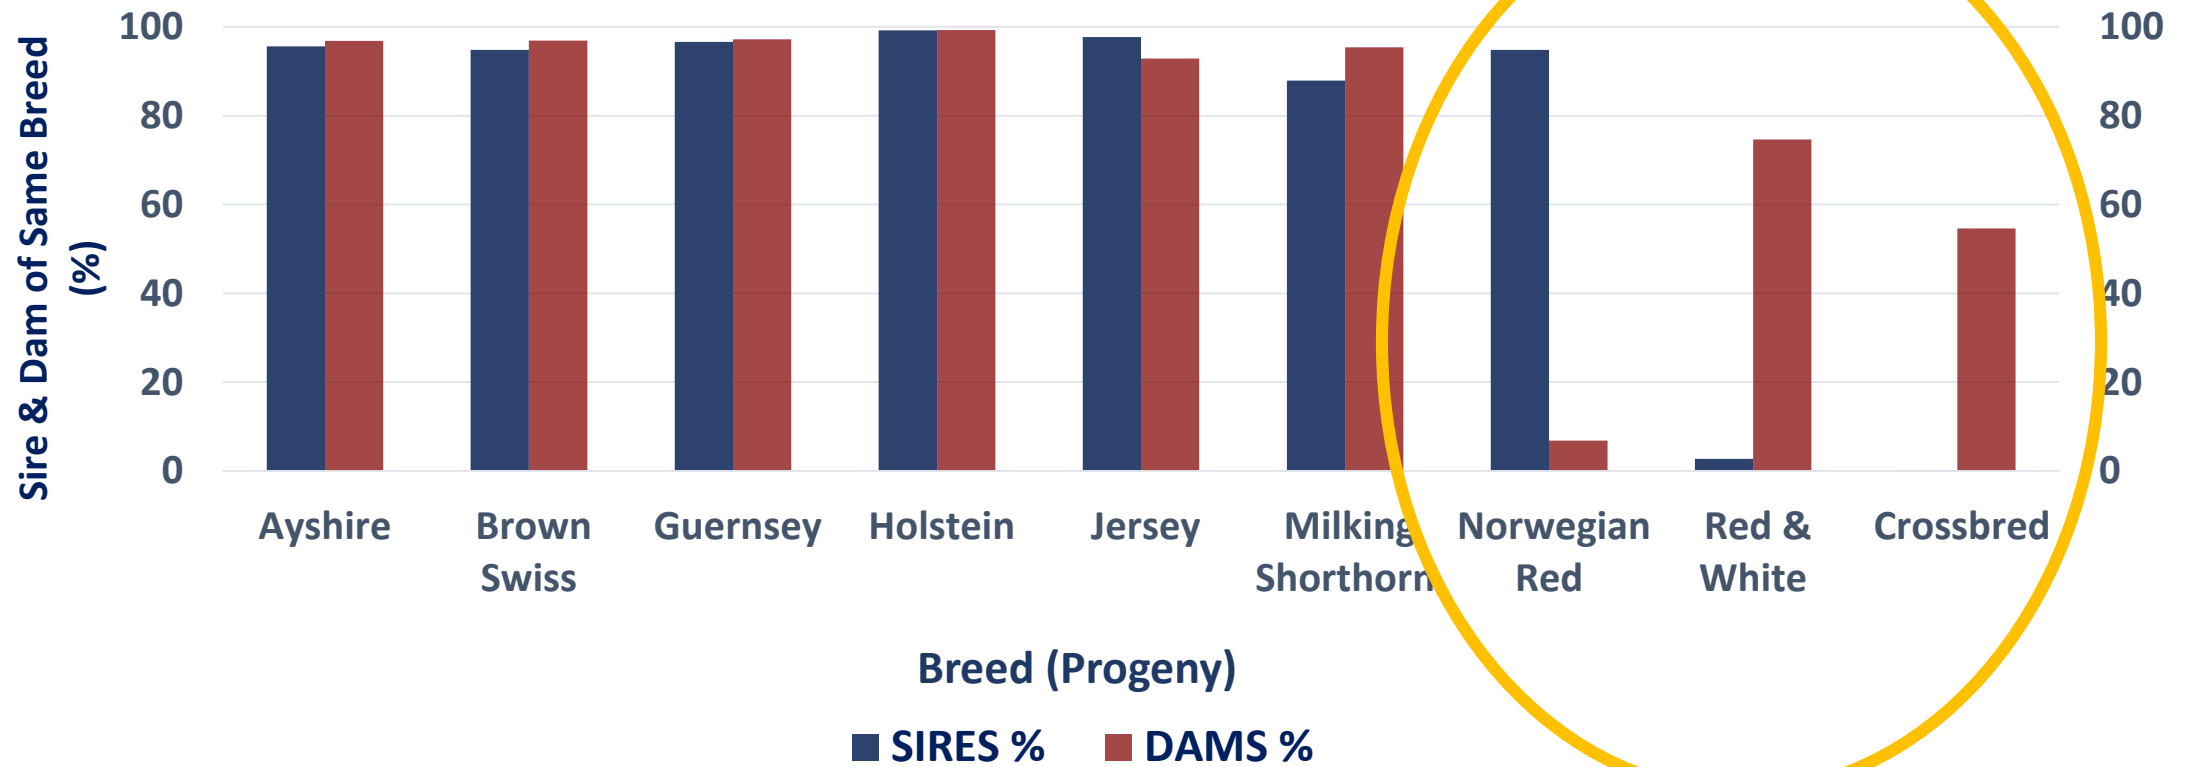

Parents with same breed as progeny in 2018

% of Sires and Dams of the same breed as progeny in 2018