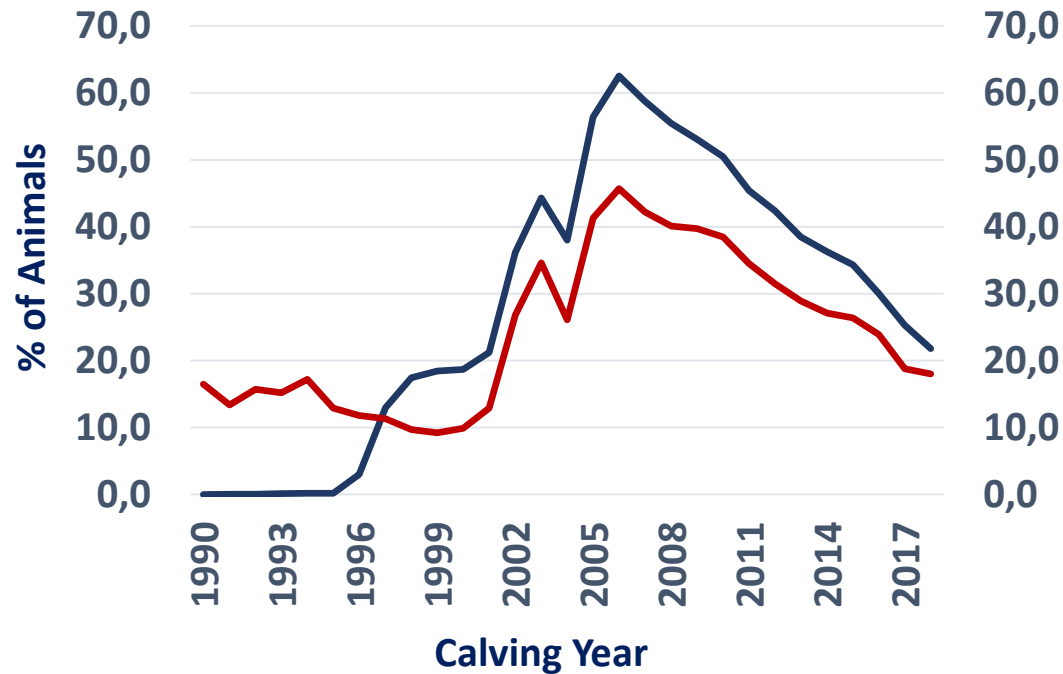

Parents with same breed as progeny in 2018

% of Sires and Dams of the same breed as progeny in 2018

Dam Composition of Norwegian Reds' 2018

Dam Composition of Norwegian Reds' in 2018

Sire Composition of Red & Whites' 2018

Sire Composition of Red & Whites' in 2018

**Crossbred -
5.2% of
Population**

Crossbred Summary

2018

Sires & Dams of Crossbreeds

Unrecorded (%)

— UNRECORDED SIRES % — UNRECORDED DAMS %

Maternal Grand Sires & Dams of Crossbreeds