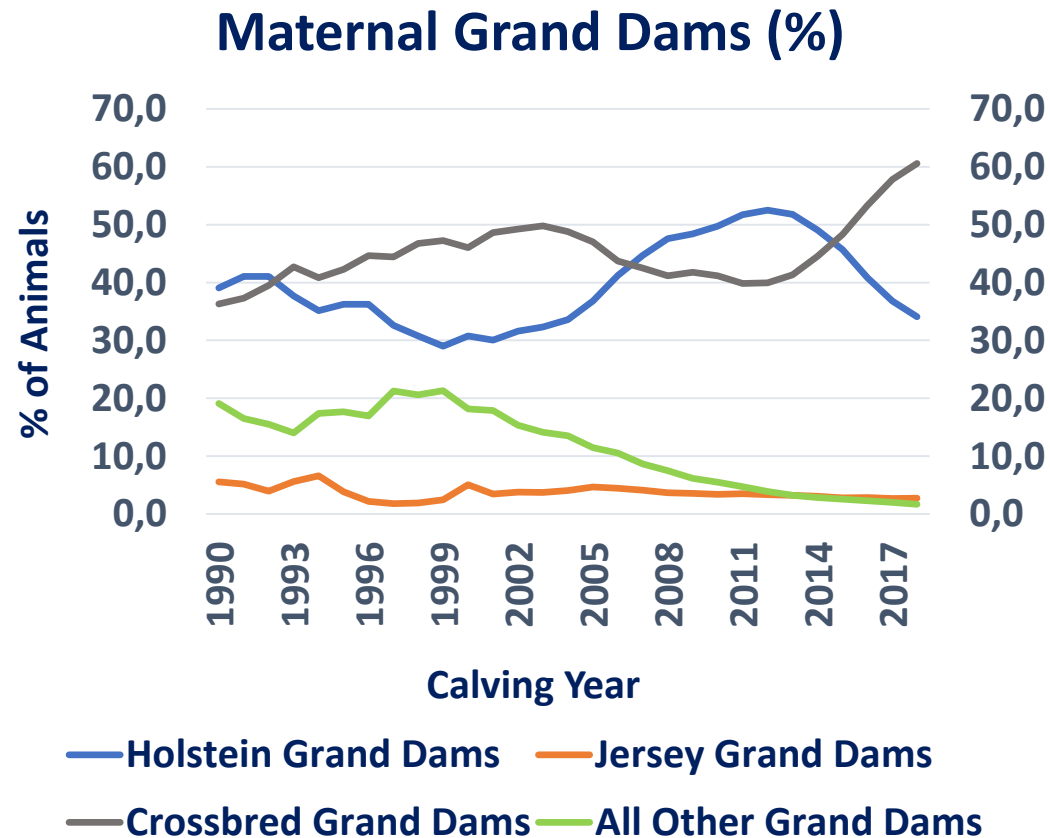

Maternal Grand Sires (%)

— Holstein Grand Sires — Jersey Grand Sires
 — Monbeliarde Grand Sires — All Other Grand Sires

Dams of Crossbreds

Maternal Grand Dams of Crossbreds

Acknowledgements

- Participating dairy producers for supplying pedigree and lactation data
- Dairy Herd Improvement organizations (DHIs) and Dairy Records Processing Centers (DRPCs) for processing and relaying the information to the **Council on Dairy Cattle Breeding (CDCB)**
- Purebred breed associations for providing pedigree data